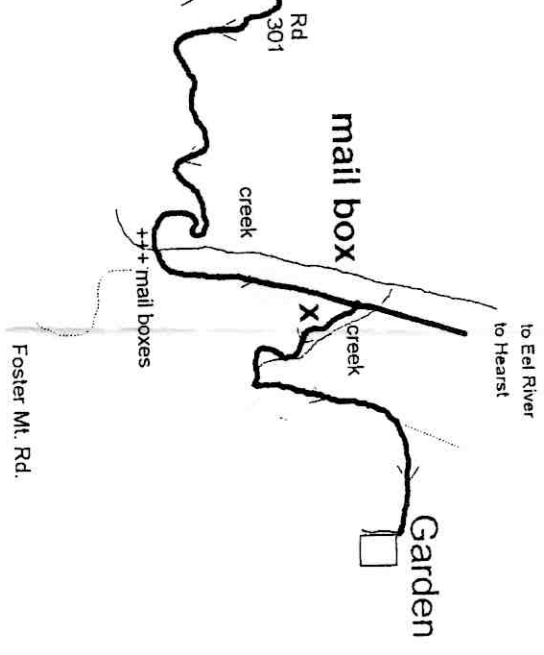

Camp & Sons

Jane & Walter Camp

12650 Hearst Rd.

Willits, 95490

north
to Eureka

hwy 101
south
to SF

north

Follow the signs to Hearst and Emandal.
The mailbox is 12.65 miles from Willits on the right
side of the road going toward Hearst
Pay attention to your odometer.
Follow the solid line road.