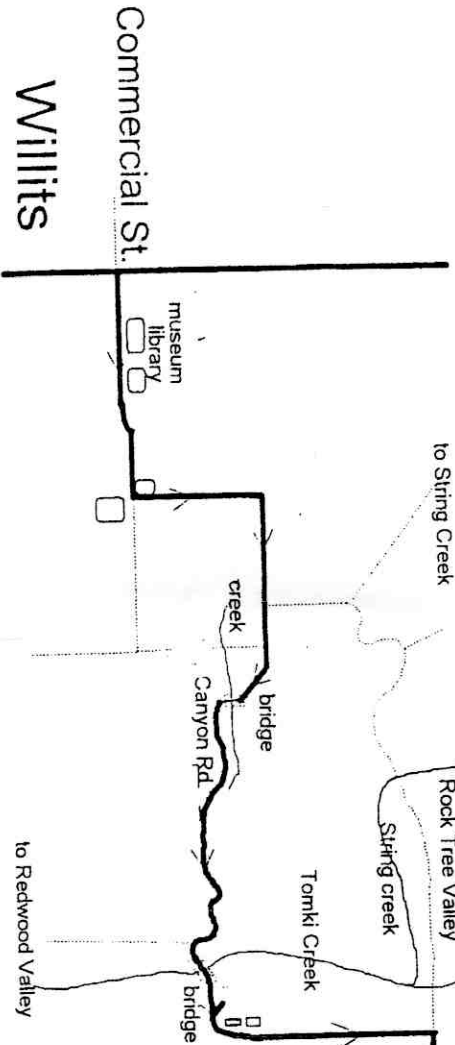

Camp & Sons

Jane & Walter Camp

12650 Hearst Rd.

Willits, 95490

north
to Eureka

hwy 101
south
to SF

north

Follow the signs to Hearst and Emandal.
The mailbox is 12.65 miles from Willits on the right
side of the road going toward Hearst
Pay attention to your odometer.
Follow the solid line road.